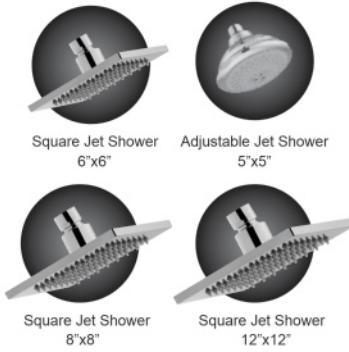

**faisal** Sanitary fittings  
& bathroom accessories

Art: 7707  
Concealed Basin Mixer Oval

Pearl

Oval

Gimini

Square Jet Shower  
6"x6"

Adjustable Jet Shower  
5"x5"

Square Jet Shower  
8"x8"