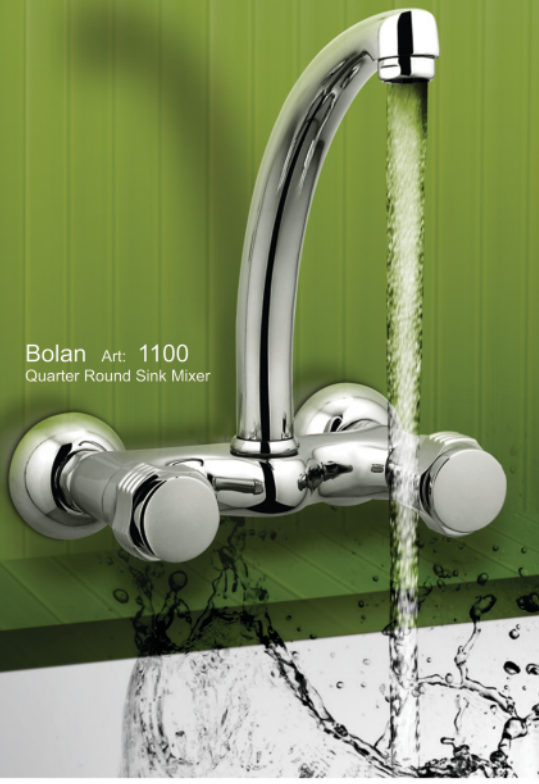

Bolan Art: 1100
Quarter Round Sink Mixer