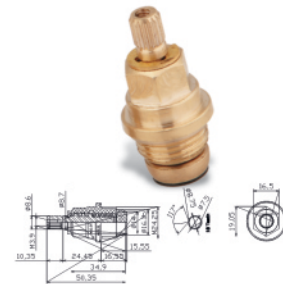

Flush Tank  
Art: 4208

**baffa**  
flush tank

Art: 10003  
Concealed Flush Tank  
with Full Frame

**concealed**  
flush tanks

Art: 10001  
Concealed Flush Tank  
without Frame

Art: 10002  
Concealed Flush Tank  
with Half Frame

Art: 10004  
Concealed Flush Tank  
Dail Plates

misc  
spare parts